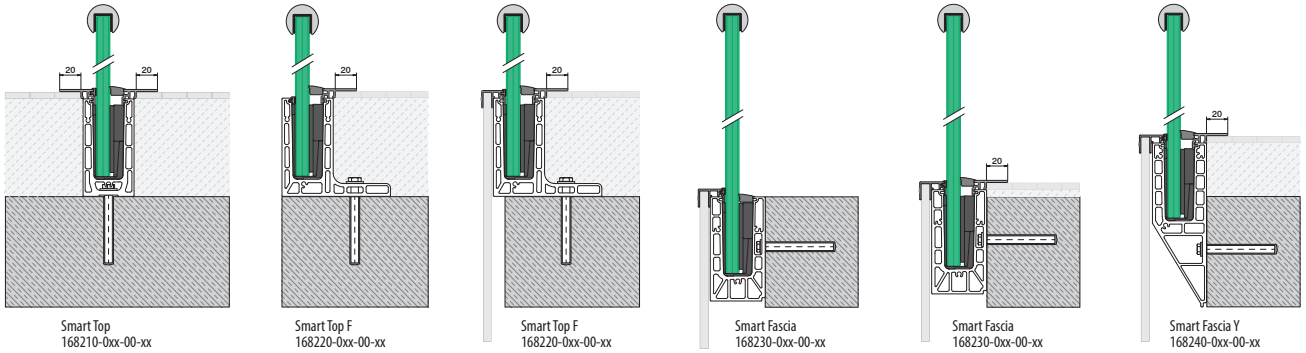

# ASSEMBLY GUIDE

16697x-xxx-50-xx

Railing base  
**EASY GLASS® SMART TRIMS**

Q-INFO MOD 6970 / 6972 / 6973 - ASSEMBLY EXAMPLES

Railing base

**EASY GLASS® SMART TOP - Base shoe, top mount**

Assembly video:  
<https://q-ne.ws/20MQPGs>