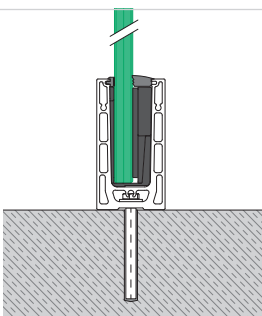

# ASSEMBLY GUIDE

16697x-xxx-50-xx

Railing base  
**EASY GLASS® SMART TRIMS**

Q-INFO MOD 6970 / 6972 / 6973 - ASSEMBLY EXAMPLES

Railing base

**EASY GLASS® SMART TOP - Base shoe, top mount**

Assembly video:  
<https://q-ne.ws/20MQPGs>