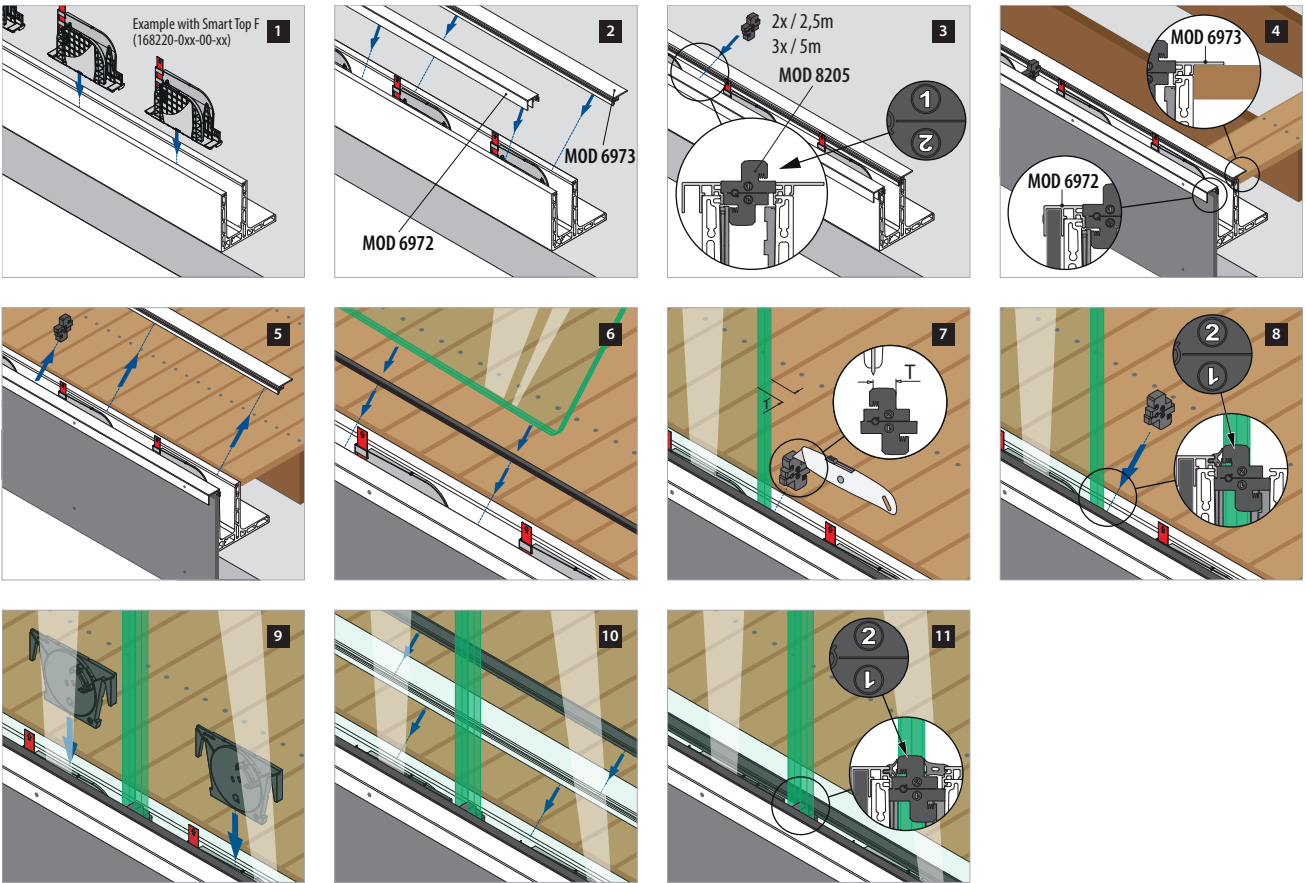

Assembly video:  
<https://q-ne.ws/20kUtay>

# ASSEMBLY GUIDE

16697x-xxx-50-xx

Railing base  
**EASY GLASS® SMART TRIMS**

Q-INFO MOD 6970 / 6972 / 6973 - ASSEMBLY EXAMPLES

Railing base

**EASY GLASS® SMART TOP - Base shoe, top mount**

Assembly video:  
<https://q-ne.ws/20MQPGs>